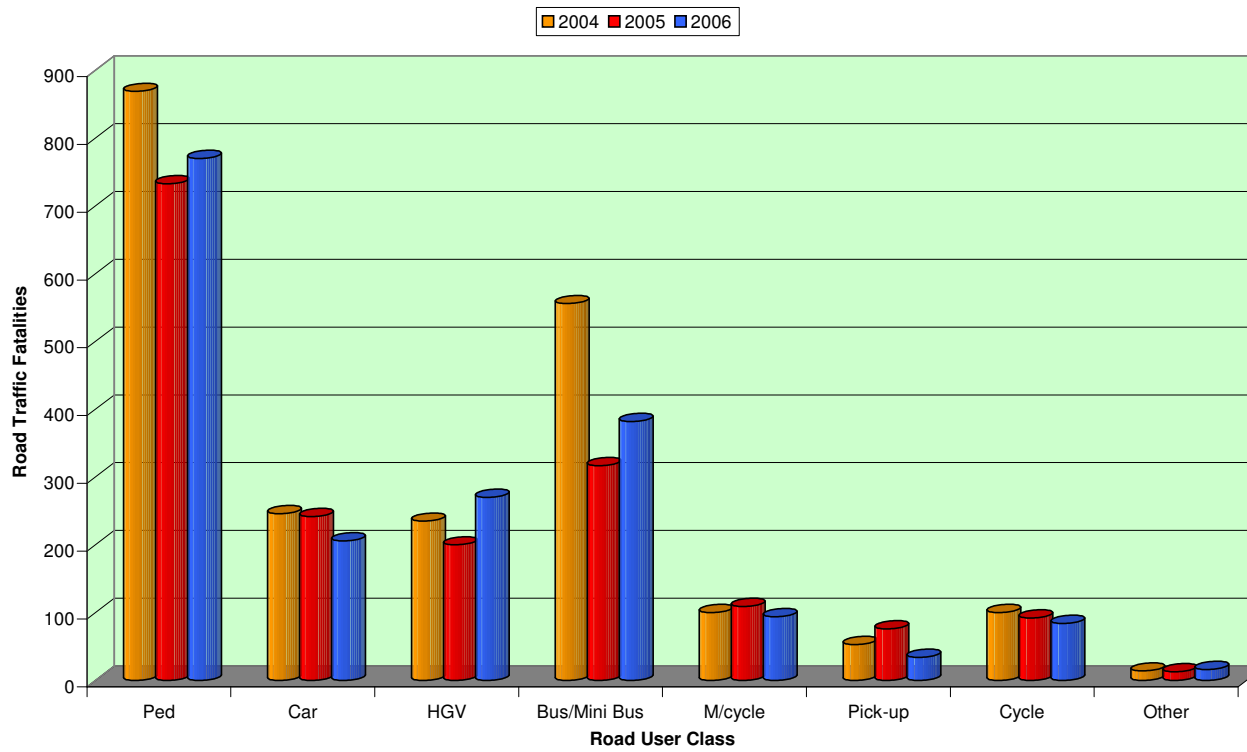

Road Traffic Fatalities by Road User Class (2004 - 2006)

Year	Ped	Car	HGV	Bus/Mini Bus	M/cycle	Pick-up	Cycle	Other
2004	869	246	235	556	100	53	100	14
2005	733	242	200	317	109	76	92	13
2006	770	206	270	382	94	34	84	16