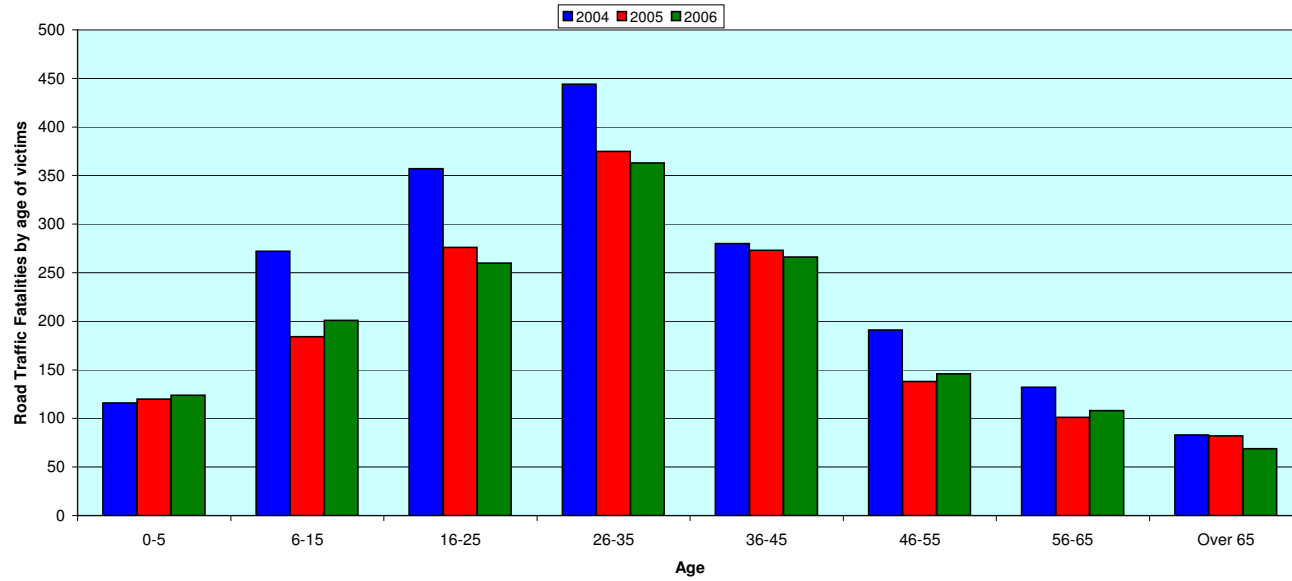

Road Traffic Fatalities by Age of Victims (2004 - 2006)

Year	Age Group							
	0-5	6-15	16-25	26-35	36-45	46-55	56-65	Over 65
2004	116	272	357	444	280	191	132	83
2005	120	184	276	375	273	138	101	82
2006	124	201	260	363	266	146	108	69